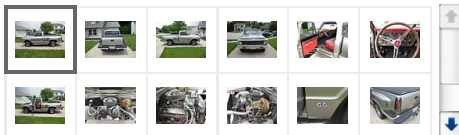

**Bidding has ended on this item.**

Item: 1970 Chevrolet Other Pickups 1/2 Ton

## 1970 Chevrolet Other Pickups 1/2 Ton

Classic-Like New-Unique body style

[Zoom](#)

[Enlarge](#)

Ended: Sep 29, 2009 17:58:59 PDT

Bid history: [1 bid](#)

Winning bid: **US \$5,300.00**

[Get low monthly payments](#)

Drives like a new truck. This classic was restored from frame up in 2003. I have many pics of the process. Approx 3,900 miles on 350 motor and transmission. Originally sold at an auction in 2007 for \$8925.00 Awesome truck!