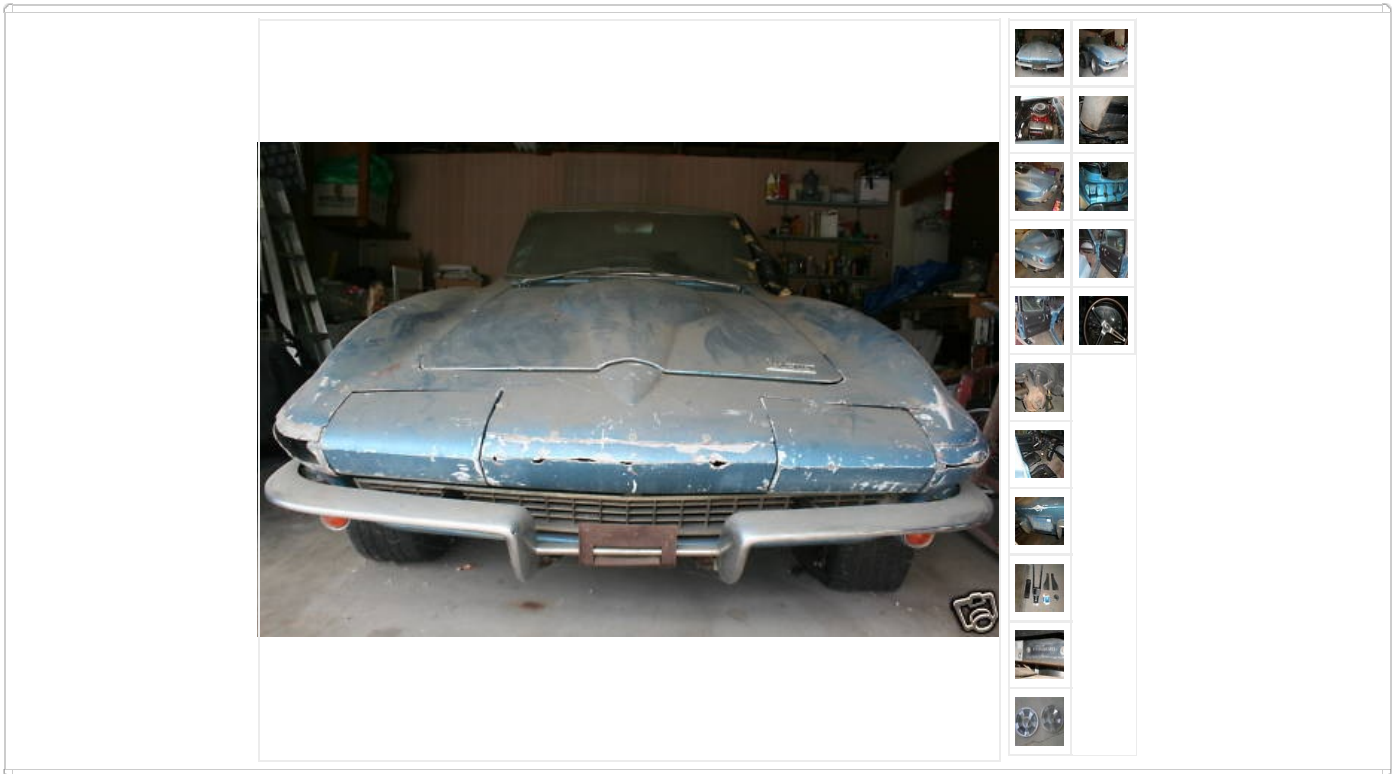

This car has been in my family for **40 years** and for the better part has been garaged; and as you can see from the pictures there is very little rust. The engine however is not the original 427, rather a 454. It has a **new power windows motor** and the electric antenna still works. It has a **new fuel tank** that was installed as a few years back. I also have **two new emblems** still in a box. It has **heavy duty brakes**, and it is my understanding there was less than 400 cars built that way, but I have to do more research on that. All in all this is, because of it's year, edition and condition, a can't miss opportunity for the project anthisiast as well as the saavy investor or car collector.

On Jan-31-10 at 14:43:24 PST, seller added the following information:

Warning! after further research it is undetermined if these brakes are heavy duty j56 or j50 standard

Safe Buying Tips for Vehicles

1. **1 NEVER** pay for a vehicle by instant cash transfer, such as Western Union or Moneygram.
2. **2 ALWAYS** check the My Messages section in your My eBay page to confirm any emails from us requesting account information.
3. **3 GET** a vehicle history report before purchasing a used car (1981 or later).
4. **4 BEWARE** of fraudsters who send fake email messages claiming to represent or offer escrow services as part of eBay's Vehicle Purchase Protection program.

Be safe - get all the tips

11383

Seller assumes all responsibility for this listing.

[Back to home page](#) | [Report this item](#) | [Printer version](#) | [Sell one like this](#)

[Return to top](#)

[Corvette](#) | [Z06](#) | [Corvette Convertible](#) | [Used Cars Atlanta](#) | [Used Cars Chicago](#) | [Used Cars Detroit](#) | [Used Cars Houston](#) | [Used Cars Los Angeles](#) | [Used Cars New York](#) | [Popular Cars](#) | [Popular Motorcycles](#) | [Popular Parts and Accessories](#) | [Popular Vehicles](#) | [Motors Stores](#)
[Kijiji](#) | [PayPal](#) | [ProStores](#) | [Apartments for Rent](#) | [Shopping.com](#) | [Tickets](#)

[About eBay](#) | [Community](#) | [Motors Security Center](#) | [eBay Toolbar](#) | [Buyer Services](#) | [Policies](#) | [Government Relations](#) | [Site Map](#) | [Help](#)

© 1995-2010 [eBay Inc.](#) All Rights Reserved. eBay and the eBay logo are among the registered trademarks of eBay Inc. Kelley Blue Book® and Blue Book® are registered trademarks of Kelley Blue Book Co., Inc. Other trademarks and brands are the property of their respective owners. Some automotive images © eVox Productions LLC, all rights reserved. Use of this Web site constitutes acceptance of the eBay [User Agreement](#) and [Privacy Policy](#).